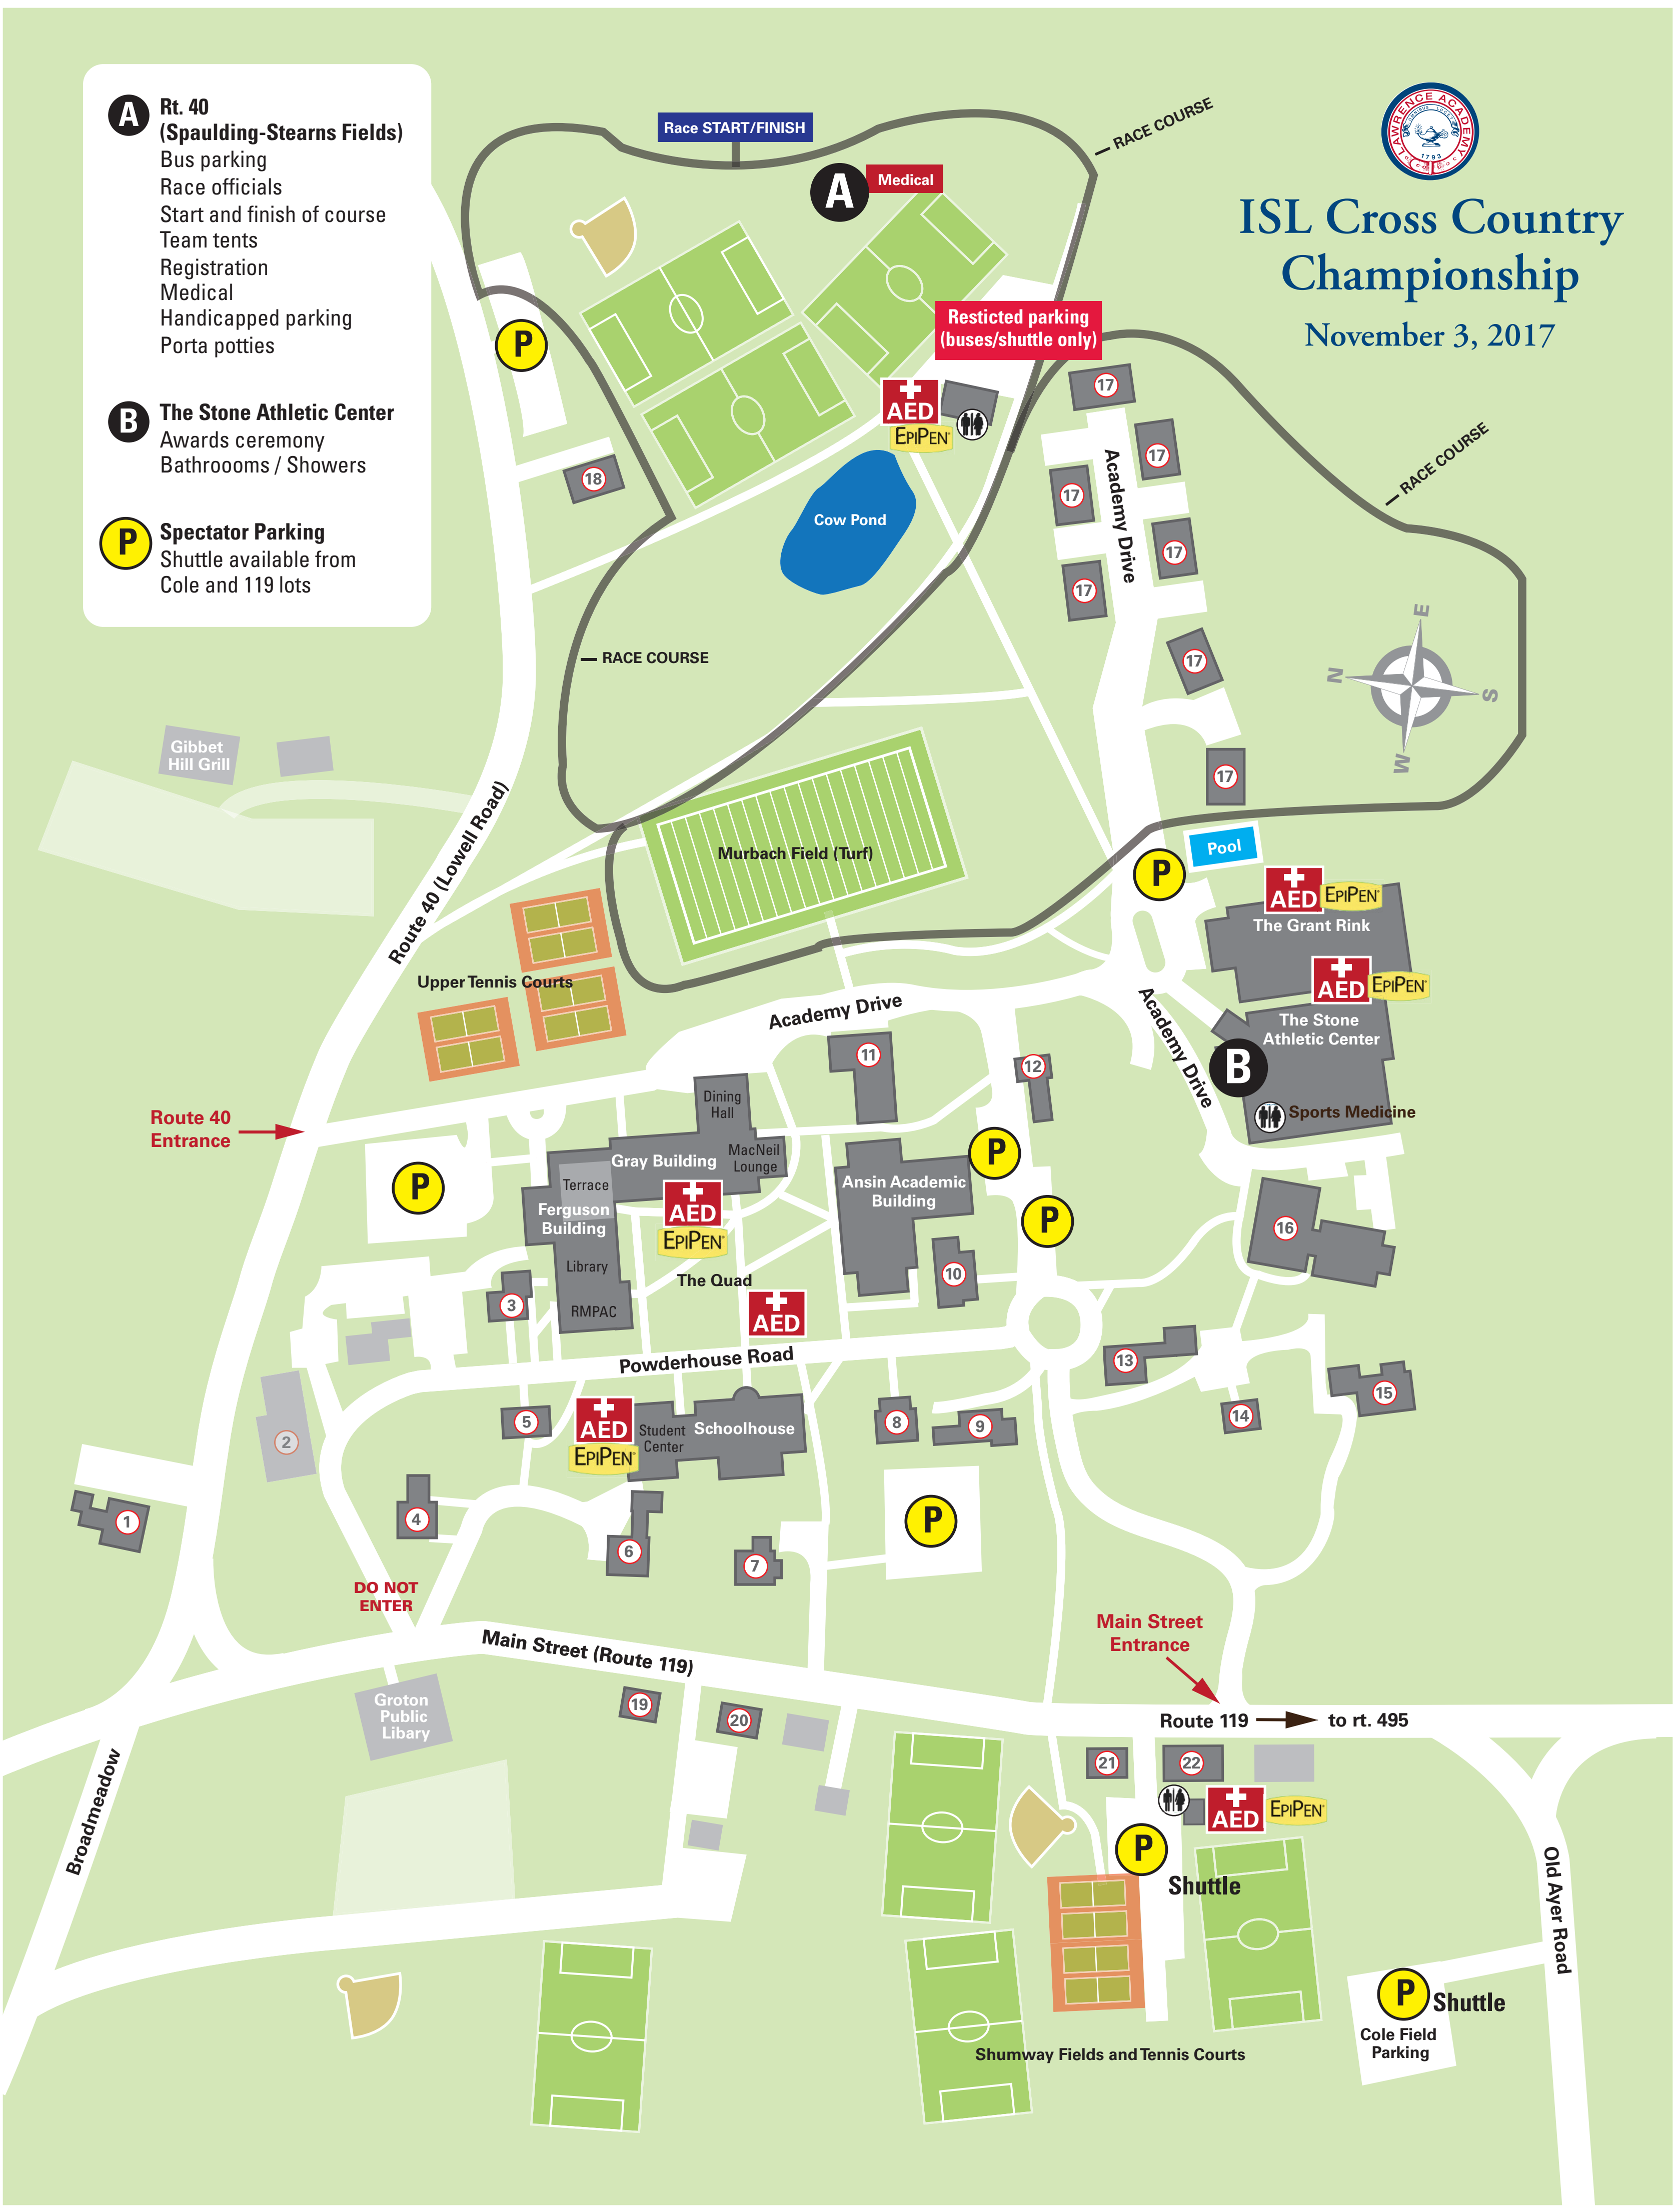

ISL Cross Country Championship

November 3, 2017

- A Rt. 40 (Spaulding-Stearns Fields)**
 - Bus parking
 - Race officials
 - Start and finish of course
 - Team tents
 - Registration
 - Medical
 - Handicapped parking
 - Porta potties
- B The Stone Athletic Center**
 - Awards ceremony
 - Bathrooms / Showers
- P Spectator Parking**
 - Shuttle available from Cole and 119 lots

Route 40 Entrance

DO NOT ENTER

Main Street Entrance

Route 119 to rt. 495

Cole Field Parking Shuttle

Shuttle

Shumway Fields and Tennis Courts

Main Street (Route 119)

Powderhouse Road

Academy Drive

Academy Drive

Route 40 (Lowell Road)

Upper Tennis Courts

Murbach Field (Turf)

Cow Pond

Restricted parking (buses/shuttle only)

Race START/FINISH

RACE COURSE

RACE COURSE

RACE COURSE

Gibbet Hill Grill

Broadmeadow

Groton Public Library

Old Ayer Road